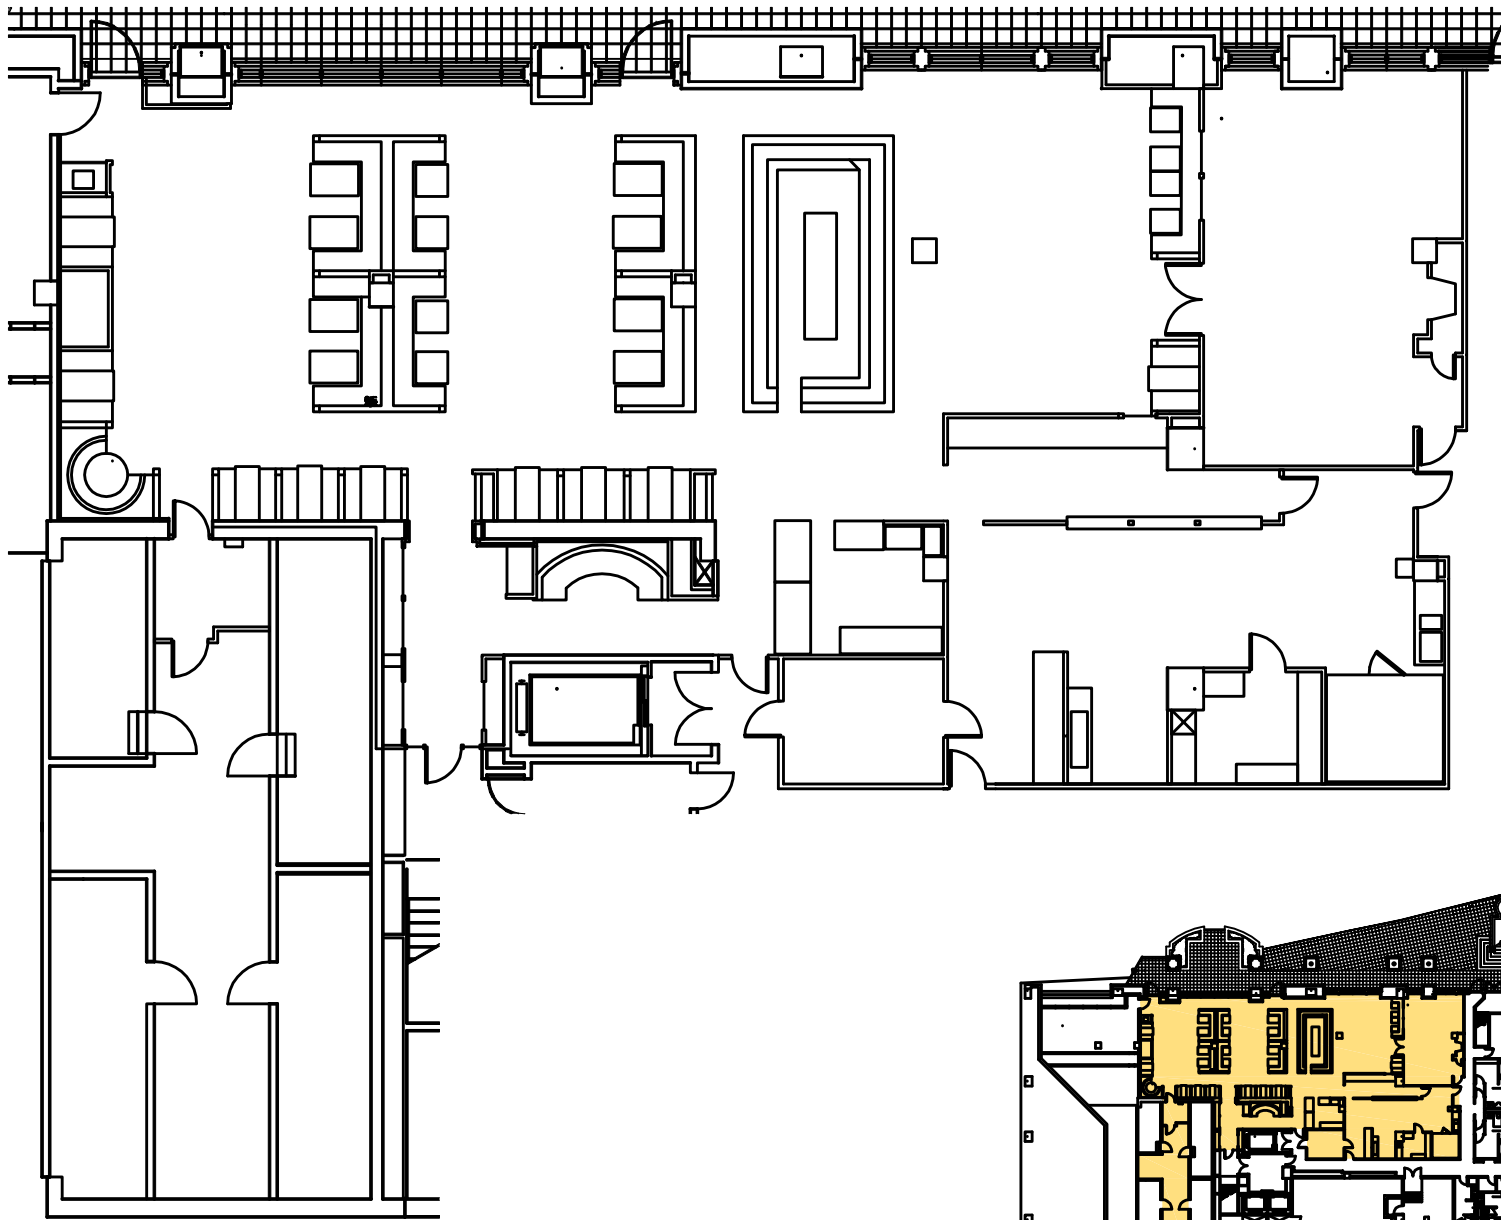

100 East Wisconsin Ave - Lower Level

AVAILABLE SUITE - 7,775 RSF

1/16" = 1'-0"

KEY PLAN

NOT TO SCALE

100 EAST

WISCONSIN AVENUE

H E R T Z
I N V E S T M E N T
G R O U P