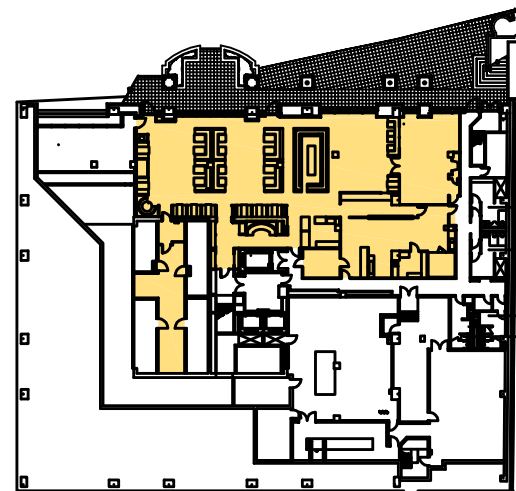

100 East Wisconsin Ave - Lower Level

AVAILABLE SUITE - 7,775 RSF

1/16" = 1'-0"

KEY PLAN

NOT TO SCALE

100 EAST

WISCONSIN AVENUE

H E R T Z
I N V E S T M E N T
G R O U P